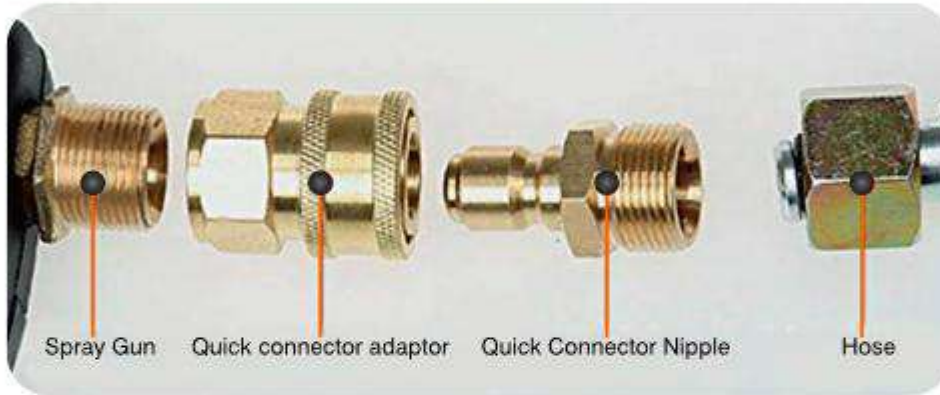

HIGH PRESSURE WASHER CONNECTOR ADAPTOR & NIPPLE

PRODUCT DISCRIPTION

Part No. 0011

- 1pc Brass M22 Female Pipe Thread Connector and 1pc BRASS M22 Male Pipe Thread Quick Connect
- Set of 2 Standard Brass Quick Connect Fittings for your pressure washer Hose.
- Ideal for Quick Exchange of Spray Guns and Nozzles, Max. Working Pressure: 5,000 PSI.

PACKING DETAILS		
QTY.	MASTER PACKING	PACKING TYPE
1 SET	5 SET	POUCH

www.btaliinternational.com
info@btaliinternational.com