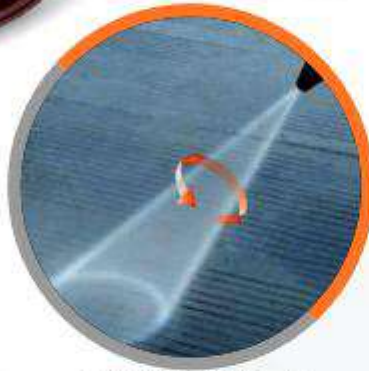

HPW
ACCESSORIES

B TALI®

360° ROTATE