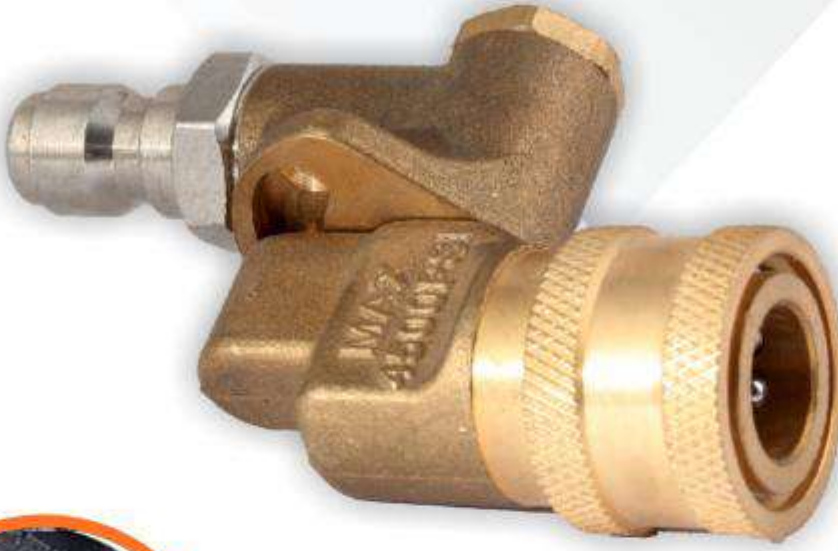

HPW
ACCESSORIES

B TALI®

HIGH PRESSURE WASHER ANGULAR ATTACHMENT

PRODUCT DESCRIPTION

Part No. 0007

- **Material:** Quick connect pivoting coupler made of stainless steel and brass for corrosion and oxidation resistance.
- **Pivoting Coupler :** Pressure up to 4500 PSI, 1/4-inch quick change, 2.5 orifice size, 2.5GPM, max temperature 158°F, adjusts 180 degrees for 5 different cleaning angles.

PACKING DETAILS		
QTY.	MASTER PACKING	PACKING TYPE
1 PC	NA	POUCH

www.btaliinternational.com
info@btaliinternational.com