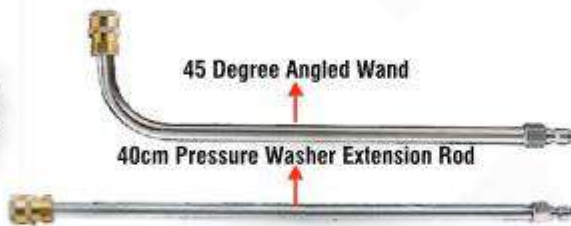

# B TALI®

360 Degree  
Rotatable  
Flexible Wheels

Spray Nozzle

1/4 Quick Connect

Sturdy Structure

**200 BAR  
MAX PRESSURE**

45 Degree Angled Wand

40cm Pressure Washer Extension Rod