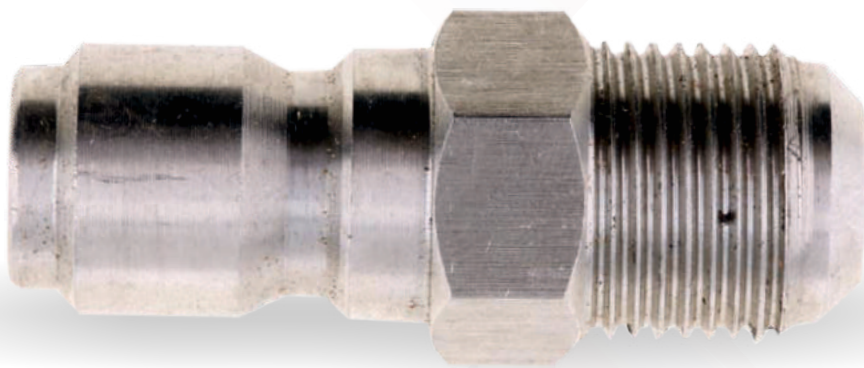

www.btaliinternational.com
info@btaliinternational.com

B TALI®

HIGH PRESSURE WASHER

BT 1800/2200/2300/2500 HPW
HOSE PIPE NOZZLE CONNECTOR

PRODUCT DISCRIPTION

Part No. 0015

- Stainless Steel Pressure Washer 3/8 Male Quick Connect Adaptor is made of High Quality and Durable Stainless Steel, Fits most Pressure Washer Hose Pipes