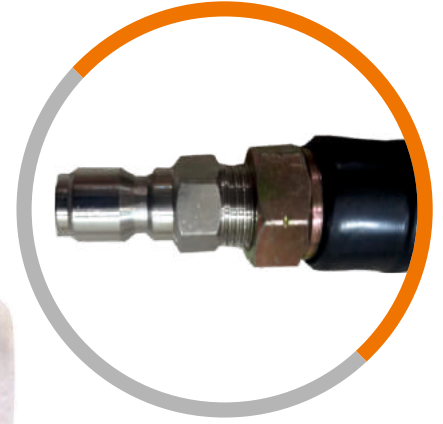

www.btaliinternational.com
info@btaliinternational.com

B TALI®

HIGH PRESSURE WASHER

BT 1800/2200/2300/2500 HPW
HOSE PIPE NOZZLE CONNECTOR

PRODUCT DISCRIPTION

Part No. 0015

- Stainless Steel Pressure Washer 3/8 Male Quick Connect Adaptor is made of High Quality and Durable Stainless Steel, Fits most Pressure Washer Hose Pipes