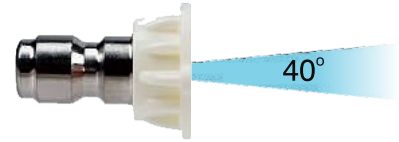

CLEAN SCREENS AND WINDOWS