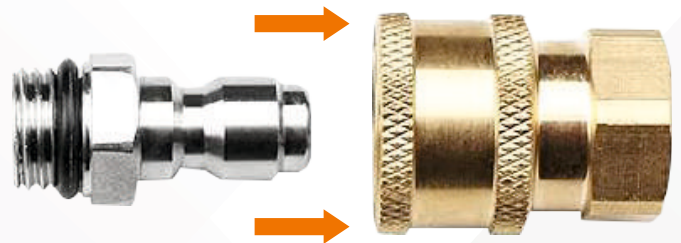

Part No. 0009

- 100% BRASS High Quality. M22 Metric Male to Male Brass Pressure Washer Adapter Hose Coupler Fitting Connector High-Pressure Adapter for Connecting Two Metric M22 Hoses Made of Brass for Corrosion Resistance, Ductility at High Temperatures, Low Magnetic Permeability Both ends are M22 Male Threaded, Convenient to Connect.

HIGH PRESSURE WASHER BT 1000 HPW NOZZLE CONNECTOR

PRODUCT DISCRIPTION

Part No. 0010

- Stainless Steel Quick Release Type Heavy Duty.
- Ideal for Foam Lance, Gun, Pipe and other Quick Release Couplings.
- 1 set of Standard Brass Quick Connect Fittings M14.