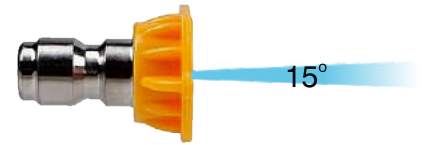

CLEAN BRICK, CONCRETE AND OTHER HARD SURFACES WITH STUBBORN STAINS