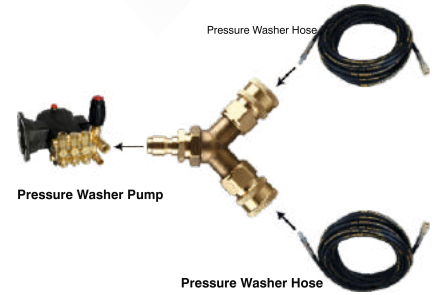

Connection Map