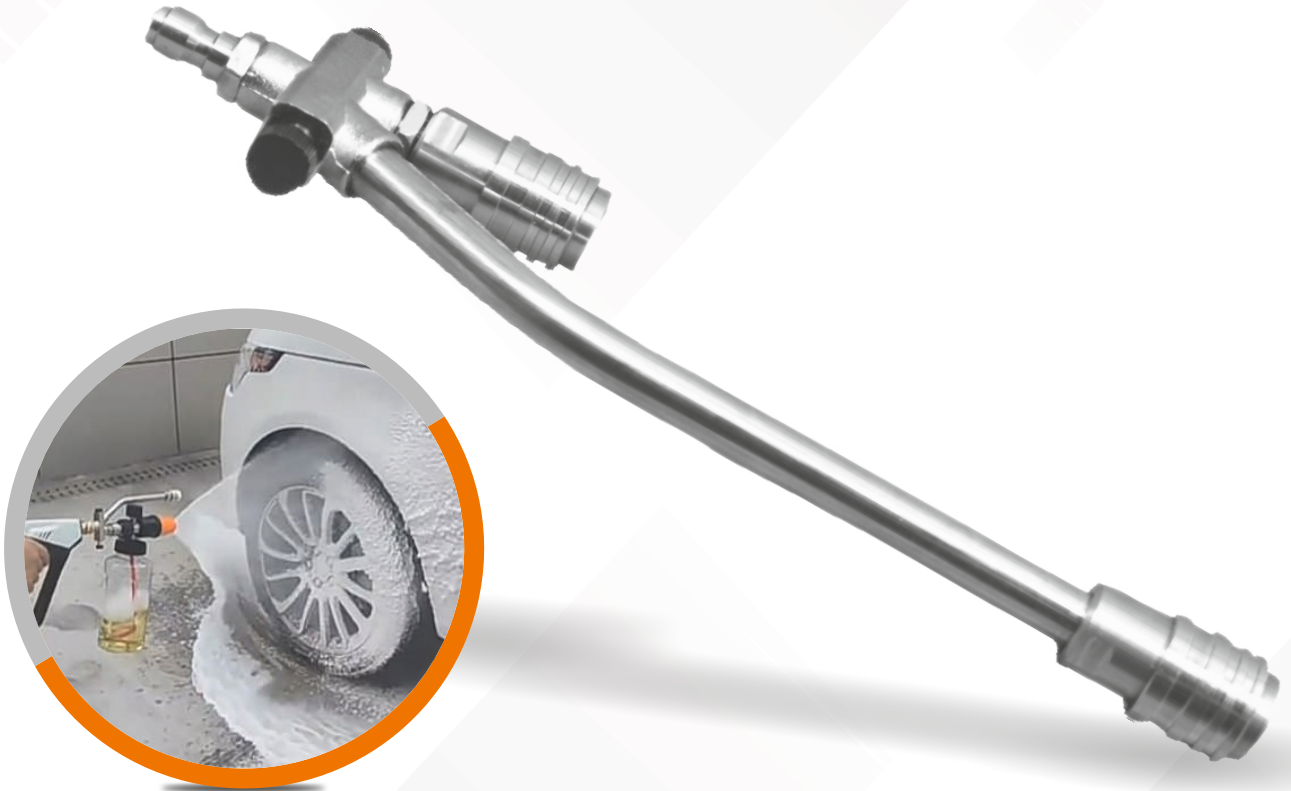

B TALI®

2 WAY FUNCTION

HIGH PRESSURE WASHER TWIN LANCE SPRAYER BT HPW-A-TLS-20

PRODUCT DISCRPTION

Part No. 0019

- **Material** : Stainless Steel
- **Product Length** : 27.5 Cm
- **Max Pressure** : 200 Bar
- **Connect** : 1/4" Quick Connect
- **Weight** : 0.35 Kg

PACKING DETAILS		
QTY.	MASTER PACKING	PACKING TYPE
1 PC	10 PCS	COLOUR BOX

www.btaliinternational.com
info@btaliinternational.com