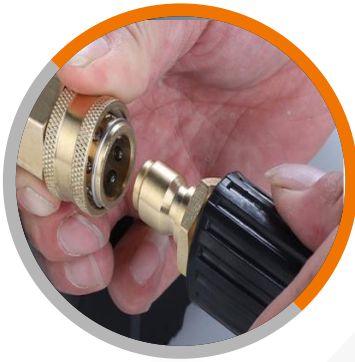

HIGH PRESSURE WASHER BRASS ADAPTOR MODEL 302

PRODUCT DISCRIPTION

Part No. 0001

- **Thread size :** 1/4" Female Quick Connection With M14*1.5 Thread.
- **Material:** Made Of High-Quality Brass, Durable, Not Easy To Rust And Resistance To Corrosion.
- **Perfect for :** Quick Exchange Of Spray Guns And Nozzles; Fit Most Pressure Washer Equipment.