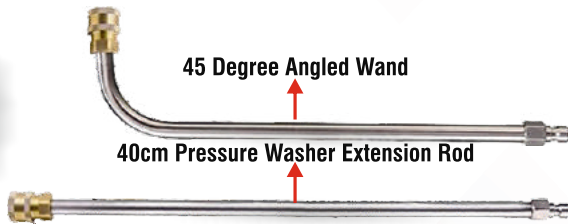

45 Degree Angled Wand

40cm Pressure Washer Extension Rod

TWO WORKING MODES
Adjust Pivoting Coupler to Change
Cleaning Mode

Nozzle Up
Undercarriage Cleaner