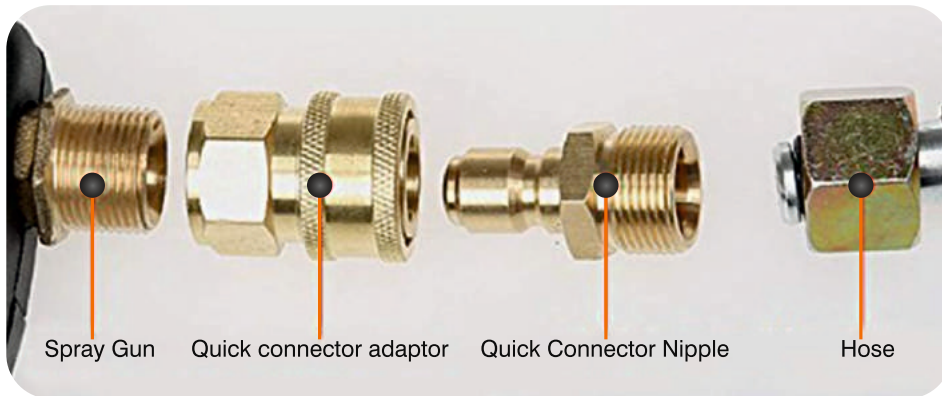

Spray Gun

Quick connector adaptor

Quick Connector Nipple

Hose

HIGH PRESSURE WASHER CONNECTOR ADAPTOR & NIPPLE

PRODUCT DISCRIPTION

Part No. 0011

- 1pc Brass M22 Female Pipe Thread Connector and 1pc BRASS M22 Male Pipe Thread Quick Connect
- Set of 2 Standard Brass Quick Connect Fittings for your pressure washer Hose.
- Ideal for Quick Exchange of Spray Guns and Nozzles, Max. Working Pressure: 5,000 PSI.

PACKING DETAILS		
QTY.	MASTER PACKING	PACKING TYPE
1 SET	5 SET	POUCH

www.btaliinternational.com
info@btaliinternational.com