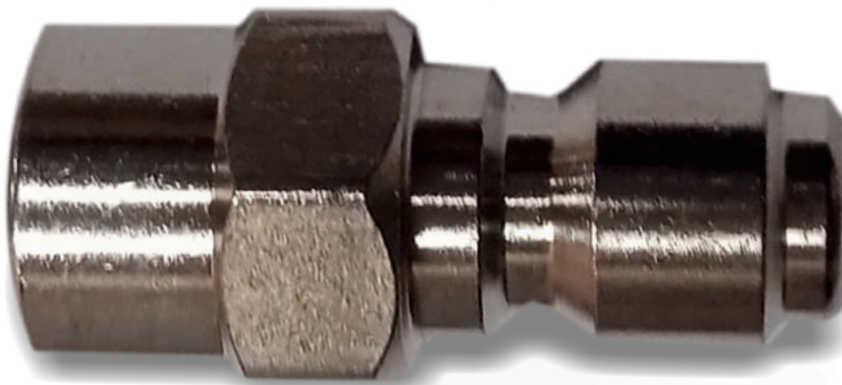

B TALI®

HIGH PRESSURE WASHER BT 1800/2200/2300/2500HPW COMMON GUN NOZZLE CONNECTOR

PRODUCT DISCRIPTION

Part No. 0016

- Stainless Steel Pressure Washer 3/8 Male Quick Connect Adapter is made of High Quality and Durable Stainless Steel. More Rust and corrosion Resistant than Brass Material Pressure Washer Accessories Supporting High Pressures up to 5000 PSI, and has High Performance and Stability, Perfect for Quick Exchange of High Pressure Spray Nozzles.

PACKING DETAILS		
QTY.	MASTER PACKING	PACKING TYPE
1 PC	NA	POUCH

www.btaliinternational.com
info@btaliinternational.com