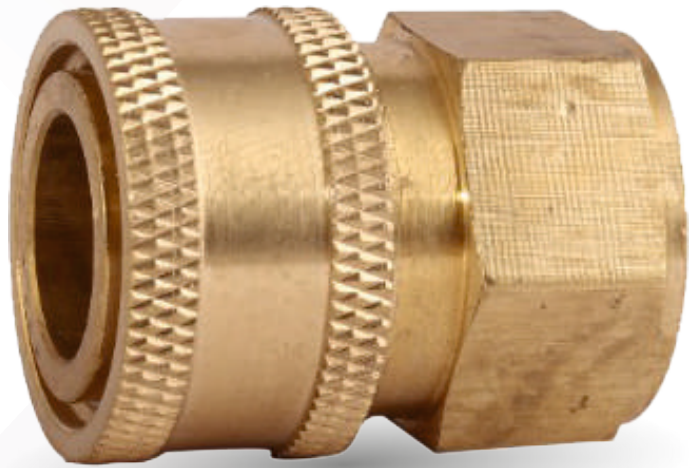

B TALI®

HIGH PRESSURE WASHER COUPLING MODEL 438

PRODUCT DISCRPTION

Part No. 0008

- **Thread Size** : 3/8" Quick Connection With G3/8 -3/8 Thread.
- **Suitable For** : Connection Between Pressure Washer and Water Hose.

PACKING DETAILS		
QTY.	MASTER PACKING	PACKING TYPE
1 PC	5 PCS	POUCH

www.btaliinternational.com
info@btaliinternational.com