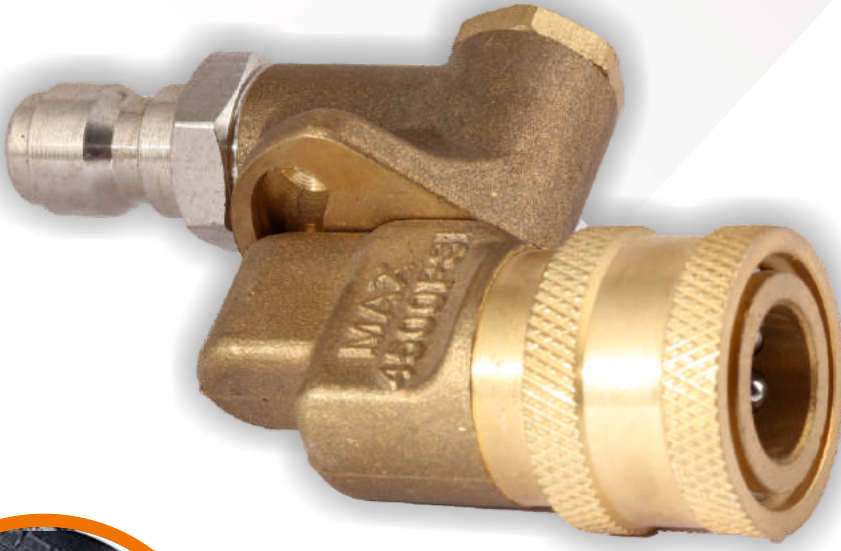

HPW
ACCESSORIES

B TALI®

HIGH PRESSURE WASHER ANGULAR ATTACHMENT

PRODUCT DISCRPTION

Part No. 0007

- **Material:** Quick connect pivoting coupler made of stainless steel and brass for corrosion and oxidation resistance.
- **Pivoting Coupler :** Pressure up to 4500 PSI, 1/4-inch quick change, 2.5 orifice size, 2.5GPM, max temperature 158°F, adjusts 180 degrees for 5 different cleaning angles.

PACKING DETAILS		
QTY.	MASTER PACKING	PACKING TYPE
1 PC	NA	POUCH

www.btaliinternational.com
info@btaliinternational.com